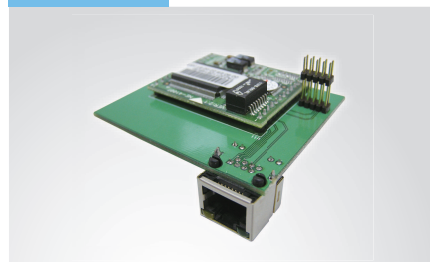

Specifications

CPU AND MEMORY

- CPU : 32-bit CPU
- MEMORY : 8MB SDRAM, 4MB Flash ROM
  Flash ROM expandable to 8MB

PRINT

- RESOLUTION : T4e 203 dpi/T43e 300 dpi
- PRINT MODE : Direct Thermal/Thermal Transfer
- PRINT SPEED : 203 dpi 1 to 4 ips/300 dpi 1 to 3 ips
- MAX. PRINT LENGTH : 150 inches
- PRINT WIDTH : 4.1" (104mm)
- BARCODE :
  - 1D : Code39, Code93, Code128 UCC, Code128 auto, Codabar, EAN8, EAN13, Interleaved 2 of 5, UCC/EAN 128, UPC A, UPC E, UPC Interleaved 2 of 5, Code11
  - 2D : Data Matrix, MaxiCode, PDF417, QR code
- FONT :
  - 5 internal expandable bitmap fonts (alpha-numeric)
  - 2 internal expandable bitmap fonts (numeric only)
  - Downloadable soft font
  - 4 directions : 0, 90, 180, 270 degrees
- IMAGE : PCX, Direct binary graphic

SENSOR TYPE : Moveable reflective sensor, Cover open sensor, ribbon sensor

CONTROL PANEL : 4 function keys, 4 status LED light, 1 error LED light

MEDIA

- WIDTH : 0.59"~4.33"(15mm~110mm)
- MEDIA ROLL DIAMETER : ID-1" (25.4mm)/OD-Max. 5"(127mm)
- MEDIA THICKNESS : 0.002" (0.06mm) to 0.0075" (0.2mm)
- MEDIA TYPE : Continuous, die-cut, tag, fan-fold, black mark

RIBBON

- WIDTH : 1.0" (25.4mm) to 4.3" (110mm)
- RIBBON ROLL DIAMETER : ID- 0.5"/OD-1.535"
- RIBBON LENGTH : Max. length-100M
- RIBBON TYPE : Wax, wax/resin, resin

INTERFACE : Serial, USB master and slave, Ethernet 10/100Mbps (option)

POWER : Switching power adapter- Input : 100 to 240V/Output : 24V

OPTION : T4e Peeler kit, T4e Cutter, Ethernet module, Stacker

OPERATING TEMPERATURE : 5°C to 45°C(40°F to 112.9°F)

PRINTER DIMENSION : Width : 200(W) x 263(L) x 188(H) mm, Weight : 2KG

CERTIFICATION : CE, FCC class B, CCC, CB

Option

T4e Cutter

T4e Peeler

Ethernet

Stacker